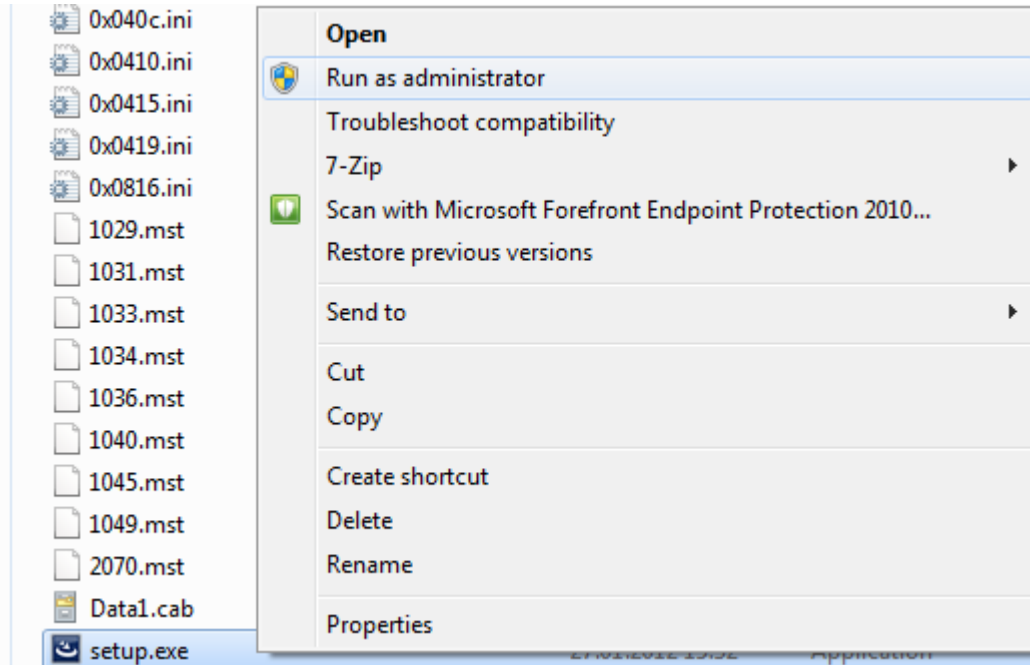

- Run "Setup.exe" as administrator (right click on the file)