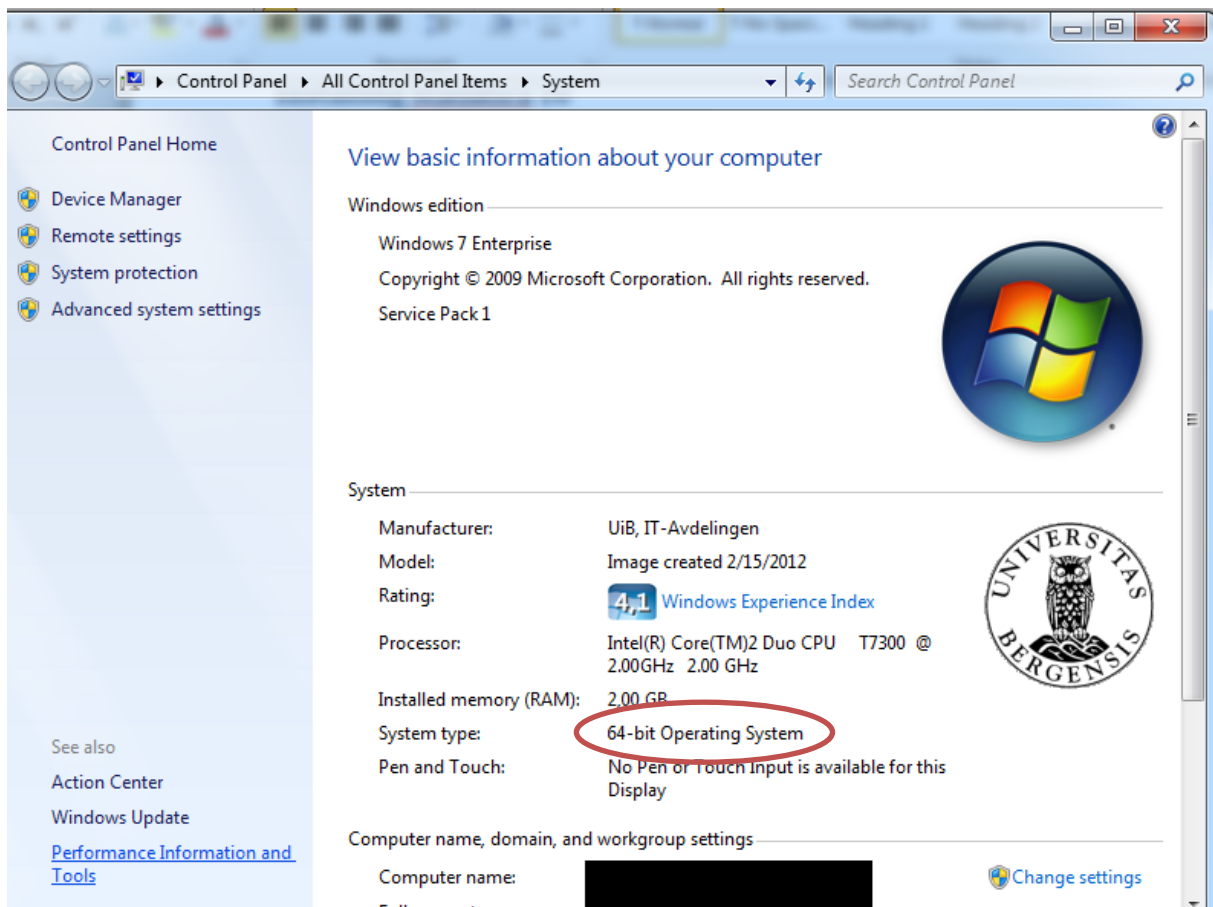

Installing Statistica 10

Check if you have 32 or 64-bit Operation system

- Right click Computer – properties

- Check system type.

- Open "STATISTICA_V10_64bit_0411.exe" (or "STATISTICA_V10_32bit_0411.exe" if you have 32-bit operation system)
- Choose where to extract the files.