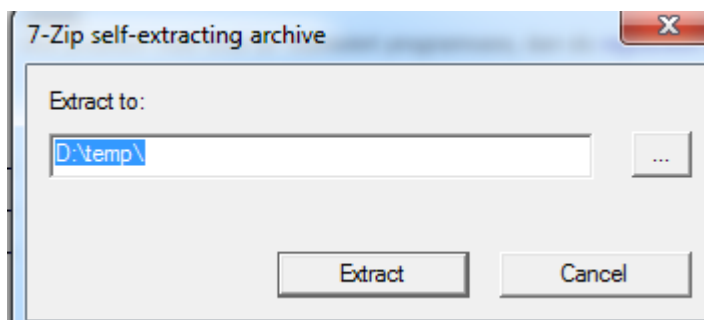

Installing Statistica 10

Check if you have 32 or 64-bit Operation system

- Right click Computer – properties

- Check system type.

- Open "STATISTICA_V10_64bit_0411.exe" (or "STATISTICA_V10_32bit_0411.exe" if you have 32-bit operation system)
- Choose where to extract the files.