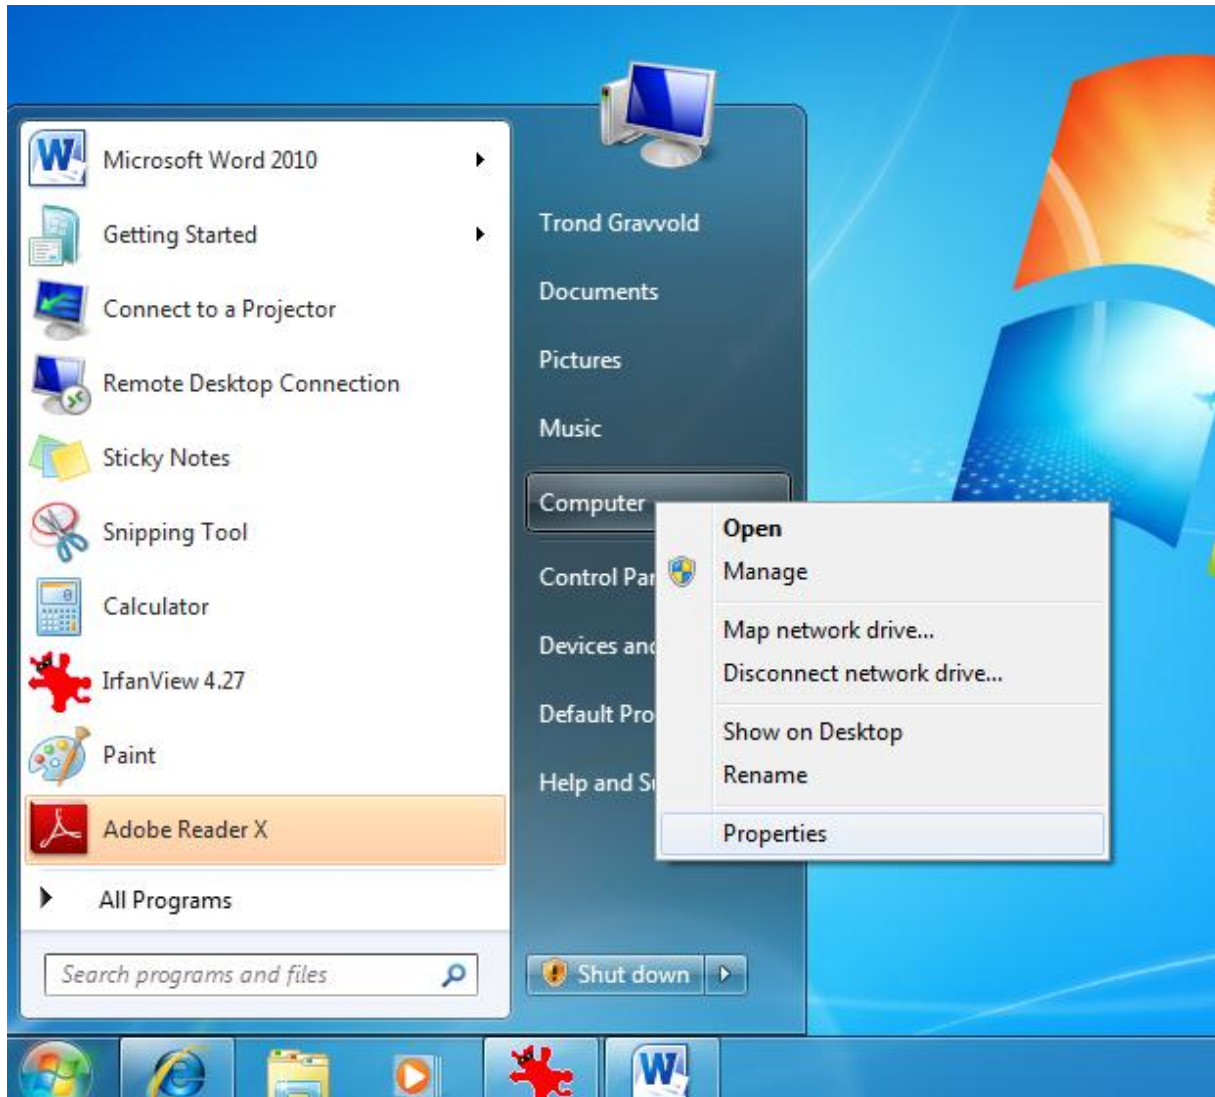

Installing Statistica 10

Check if you have 32 or 64-bit Operation system

- Right click Computer – properties

- Check system type.

- Open "STATISTICA_V10_64bit_0411.exe" (or "STATISTICA_V10_32bit_0411.exe" if you have 32-bit operation system)
- Choose where to extract the files.