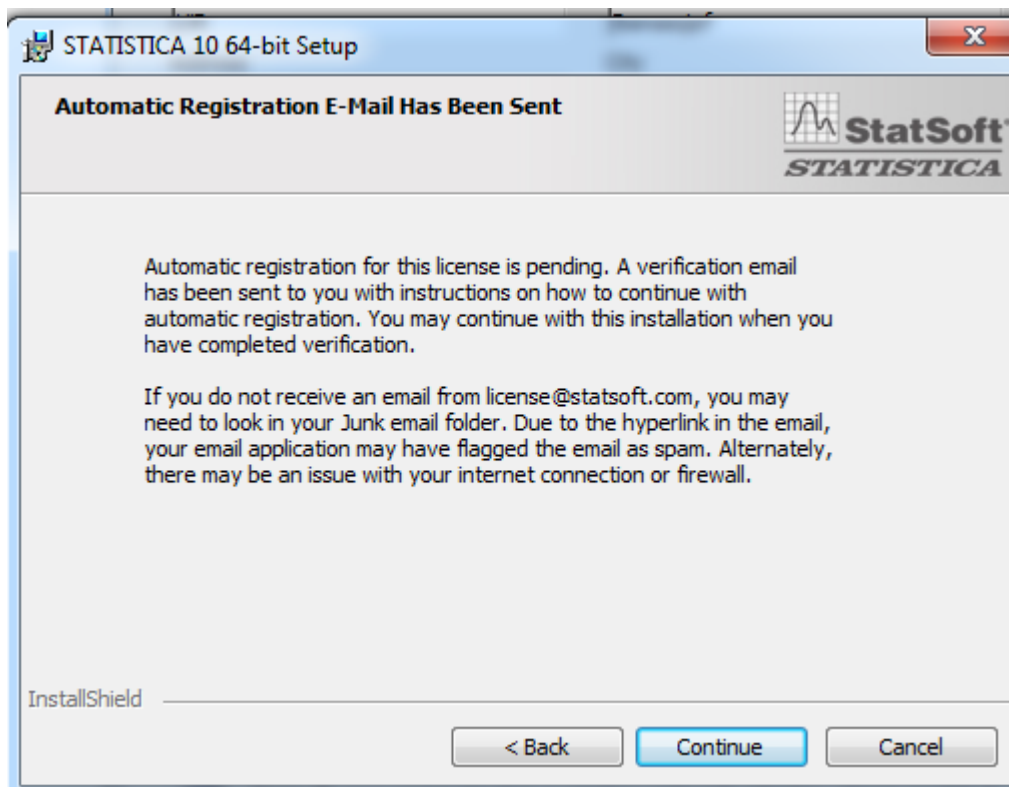

- Click on the link in your e-mail that you will receive from Statsoft.